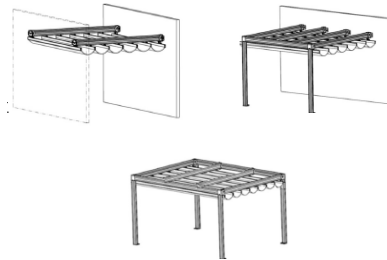

PERGOLA SYSTEM

CODE	DESCRIPTION	PACKING
AL-PERG-GUI 	Aluminum Guide Track For Pergola WHITE	1 Pc x 19.20 Ft Pc x 5.8 m
AL-PERG-COL 	Aluminum Column For Pergola WHITE	1 Pc x 16.40 Ft Pc x 5 m
AL-PERG-BAR 	Aluminum Bar For Pergola WHITE	1 Pc x 19.20 Ft Pc x 5.8 m
PERG-END-BAR 	Plastic End Cup for Pergola Bar WHITE TO BE USED WITH ALUMINUM BAR FOR PERGOLA (AL-PERG-BAR). ** 2 PC NEEDED PER BAR.	Pc
PERG-BAR-JOINT 	Bar Connector for Pergola OPTIONAL-TO BE USED WITH ALUMINUM BAR FOR PERGOLA (AL-PERG-BAR). ** 3.28 Ft long	Pc

CODE	DESCRIPTION	PACKING
<p>PERG-CARRIER-001</p> 	<p>Small Carrier For Pergola</p> <p>** 1 PC NEEDED PER BAR</p>	<p>Pc</p>
<p>PERG-CARRIER-002</p> 	<p>Large Carrier For Pergola</p> <p>** 1 PC NEEDED PER BAR</p>	<p>Pc</p>
<p>PERG-CARRIER-003</p> 	<p>Extensible Carrier For Pergola</p> <p>OPTIONAL - TO BE USED AS SMALL OR LARGE CARRIER.</p>	<p>Pc</p>
<p>PERG-BAR-001</p> 	<p>First Transverse Bar Fixing For Pergola</p>	<p>Kit</p>
<p>PERG-SUPPORT-002</p> 	<p>Frontal Support for Pergola</p>	<p>Pc</p>
<p>PERG-ROLL-01</p> 	<p>Support Right for Pergola</p>	<p>Pc</p>
<p>PERG-ROLL-02</p> 	<p>Support Left for Pergola</p>	<p>Pc</p>
<p>PERG-END-COL</p> 	<p>End Cup for Pergola Column WHITE</p> <p>TO BE USED WITH ALUMINUM COLUMN FOR PERGOLA (AL-PERG-COL)</p>	<p>Pc</p>

COMPONENTS FOR MANUAL PERGOLA SYSTEM

CODE	DESCRIPTION	PACKING
<p>PERG-CORD-BAR</p> 	<p>Bar Cord Fixing for Pergola</p>	<p>Kit</p>
<p>PERG-PULLEY-001</p> 	<p>Single Pulley for Pergola 2 PC REQUIRED FOR PERGOLAS OVER 14.75 FT (4,5 M) WIDE</p>	<p>Pc</p>
<p>PERG-PULLEY-002</p> 	<p>Double Pulley for Pergola 2 PC NEEDED PER EACH SINGLE PULLEY FOR PERGOLA</p>	<p>Pc</p>
<p>PERG-CORD-006</p> 	<p>Cord 6mm for Pergola</p>	<p>Ft 1 Roll x 656.17 Ft 1 Roll x 200 m</p>
<p>PERG-CORD-FIX</p> 	<p>Cord Tensor for Pergola</p>	<p>Pc</p>